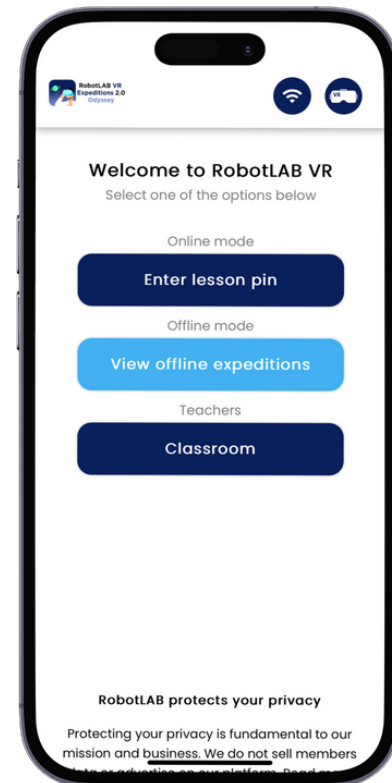

Setting Up your **Android** Devices

Launch an Expedition in the browser and join the Expedition using Android devices

Download our Android apps from the **downloads page**. Android apps include a hybrid or VR version.

***Make sure your devices are connected to the Internet*

Hybrid App

VR App

Hybrid App

VR App

01 Download

02 Select live/online lesson

03 Enter lesson code