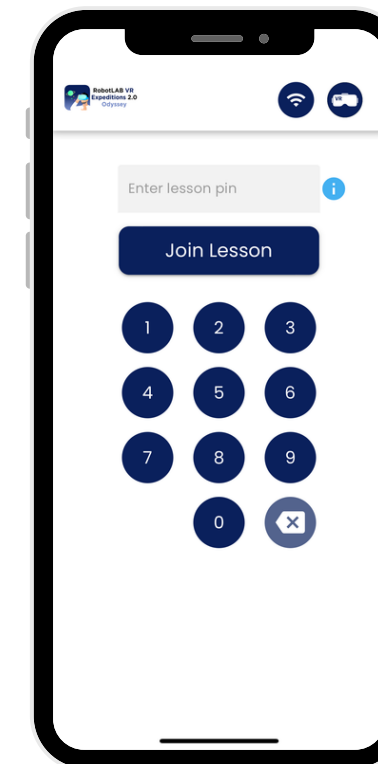

***Make sure your devices are connected to the Internet*

Hybrid App

VR App

Hybrid App

VR App

01 Download

02 Select live/online lesson

03 Enter lesson code