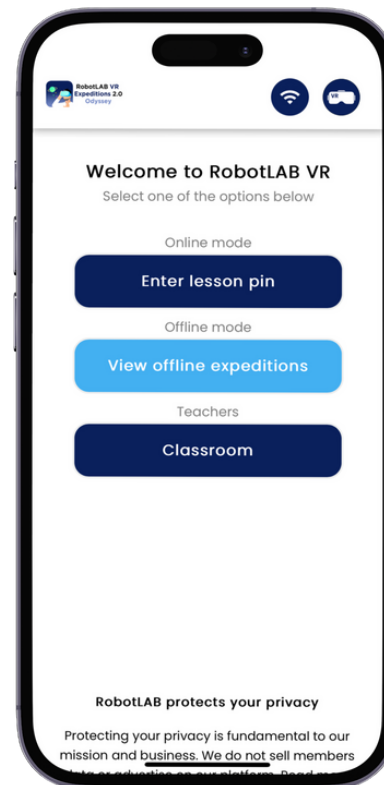

***Make sure your devices are connected to the Internet*

iPhone App

iPhone App

Add your name and join the Expedition.

*Students with iPads can access the Expedition in the browser. Just visit the **Join** page and add the unique lesson pin.*

01 Download

02 Select live/online lesson

03 Enter lesson code

04 Join lesson

Downloading the **IOS Apps**

Teacher/Instructor

Quick Start Guide

- Log into the Odyssey platform here:
<https://robotlab.schoovr.com>
- Search the library and launch an Expedition.
- Download the IOS application from the downloads page or visit the Apple Store.

iPad devices

Students with iPads can access the Expedition in the browser. Just visit the Join page and add the unique lesson pin.