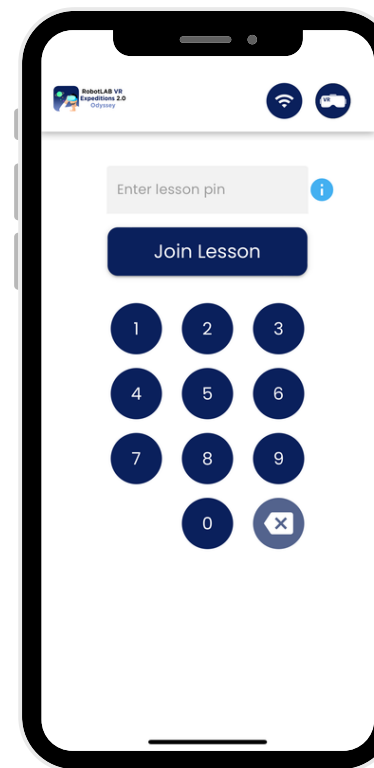

Setting Up your **IOS** Devices

Launch an Expedition in the browser and join the Expedition using IOS devices

Download our IOS apps from the **Apple Store**. IOS applications are available for all iPad, iPod and iPhone models.

***Make sure your devices are connected to the Internet*

iPhone App

iPhone App

Add your name and join the Expedition.

*Students with iPads can access the Expedition in the browser. Just visit the **Join** page and add the unique lesson pin.*

01 Download

02 Select live/online lesson

03 Enter lesson code

04 Join lesson

Downloading the **IOS Apps**

Teacher/Instructor

Quick Start Guide

- Log into the Odyssey platform here:
<https://robotlab.schoovr.com>
- Search the library and launch an Expedition.
- Download the IOS application from the downloads page or visit the Apple Store.